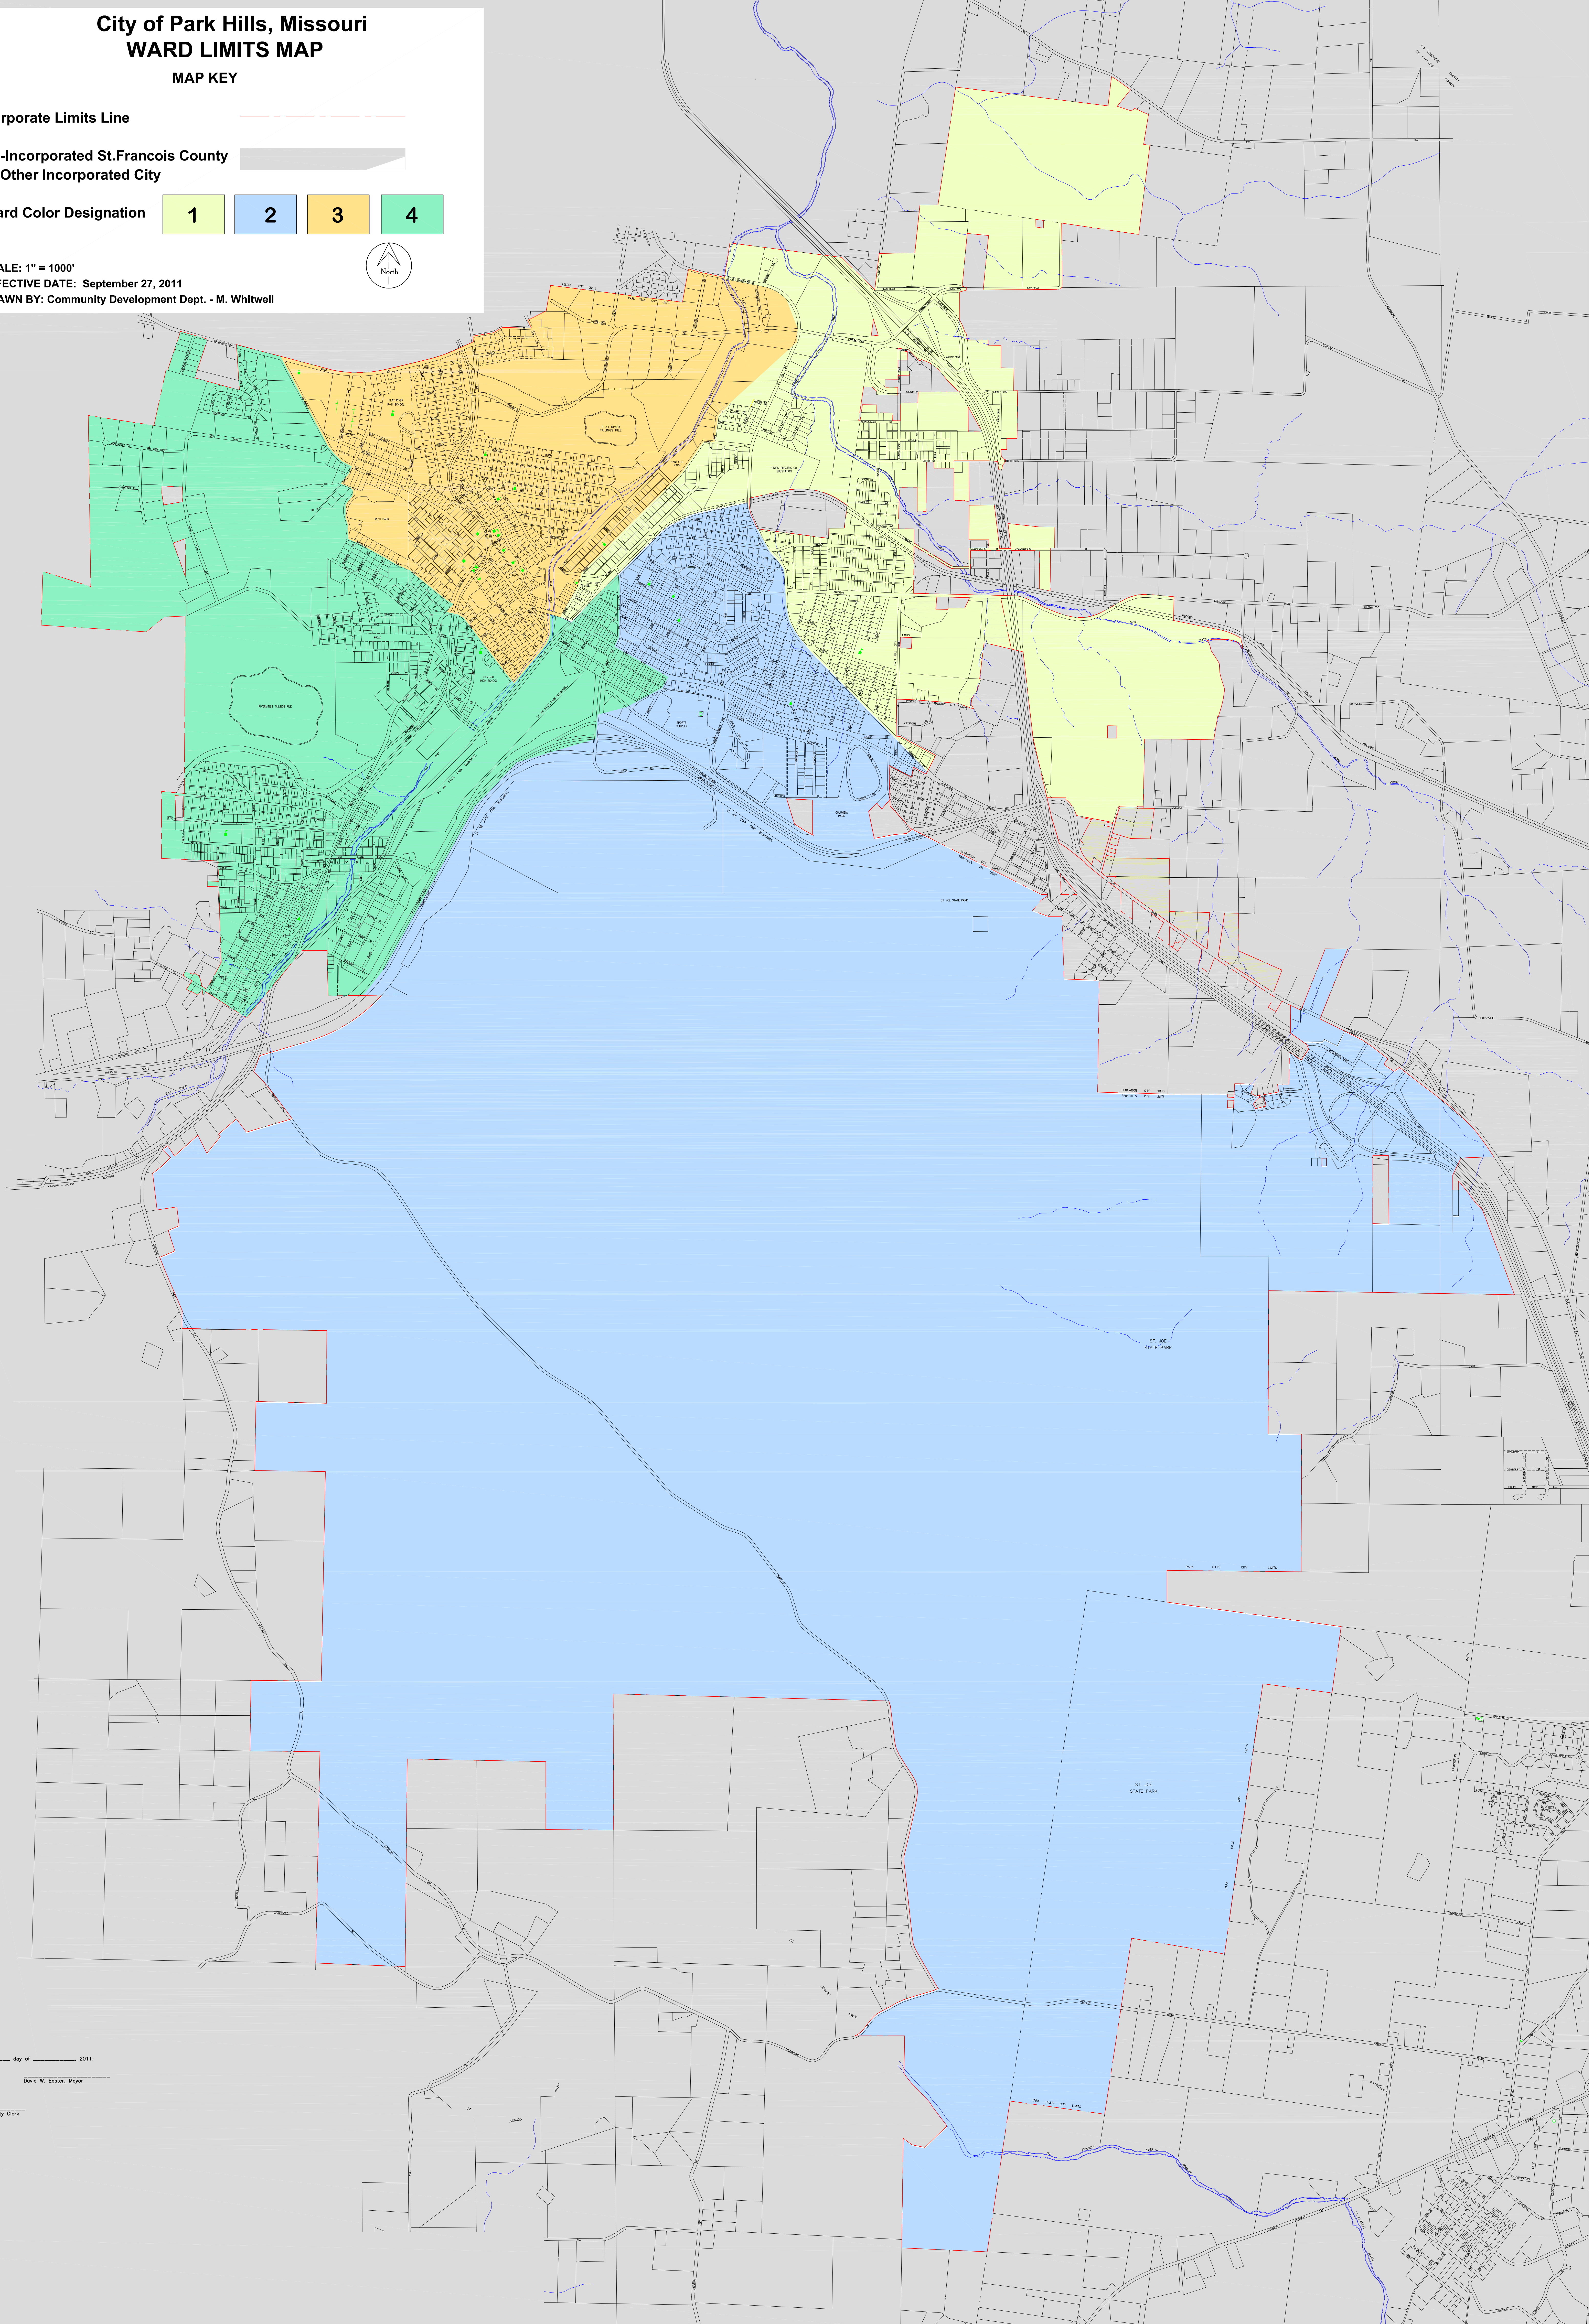

City of Park Hills, Missouri WARD LIMITS MAP

MAP KEY

- Corporate Limits Line 
- Un-Incorporated St. Francois County or Other Incorporated City 
- Ward Color Designation

1	2	3	4
----------	----------	----------	----------

SCALE: 1" = 1000'
EFFECTIVE DATE: September 27, 2011
DRAWN BY: Community Development Dept. - M. Whitwell

APPROVED this ____ day of _____, 2011.

David W. Easter, Mayor
ATTEST:

Celia Johnson, City Clerk