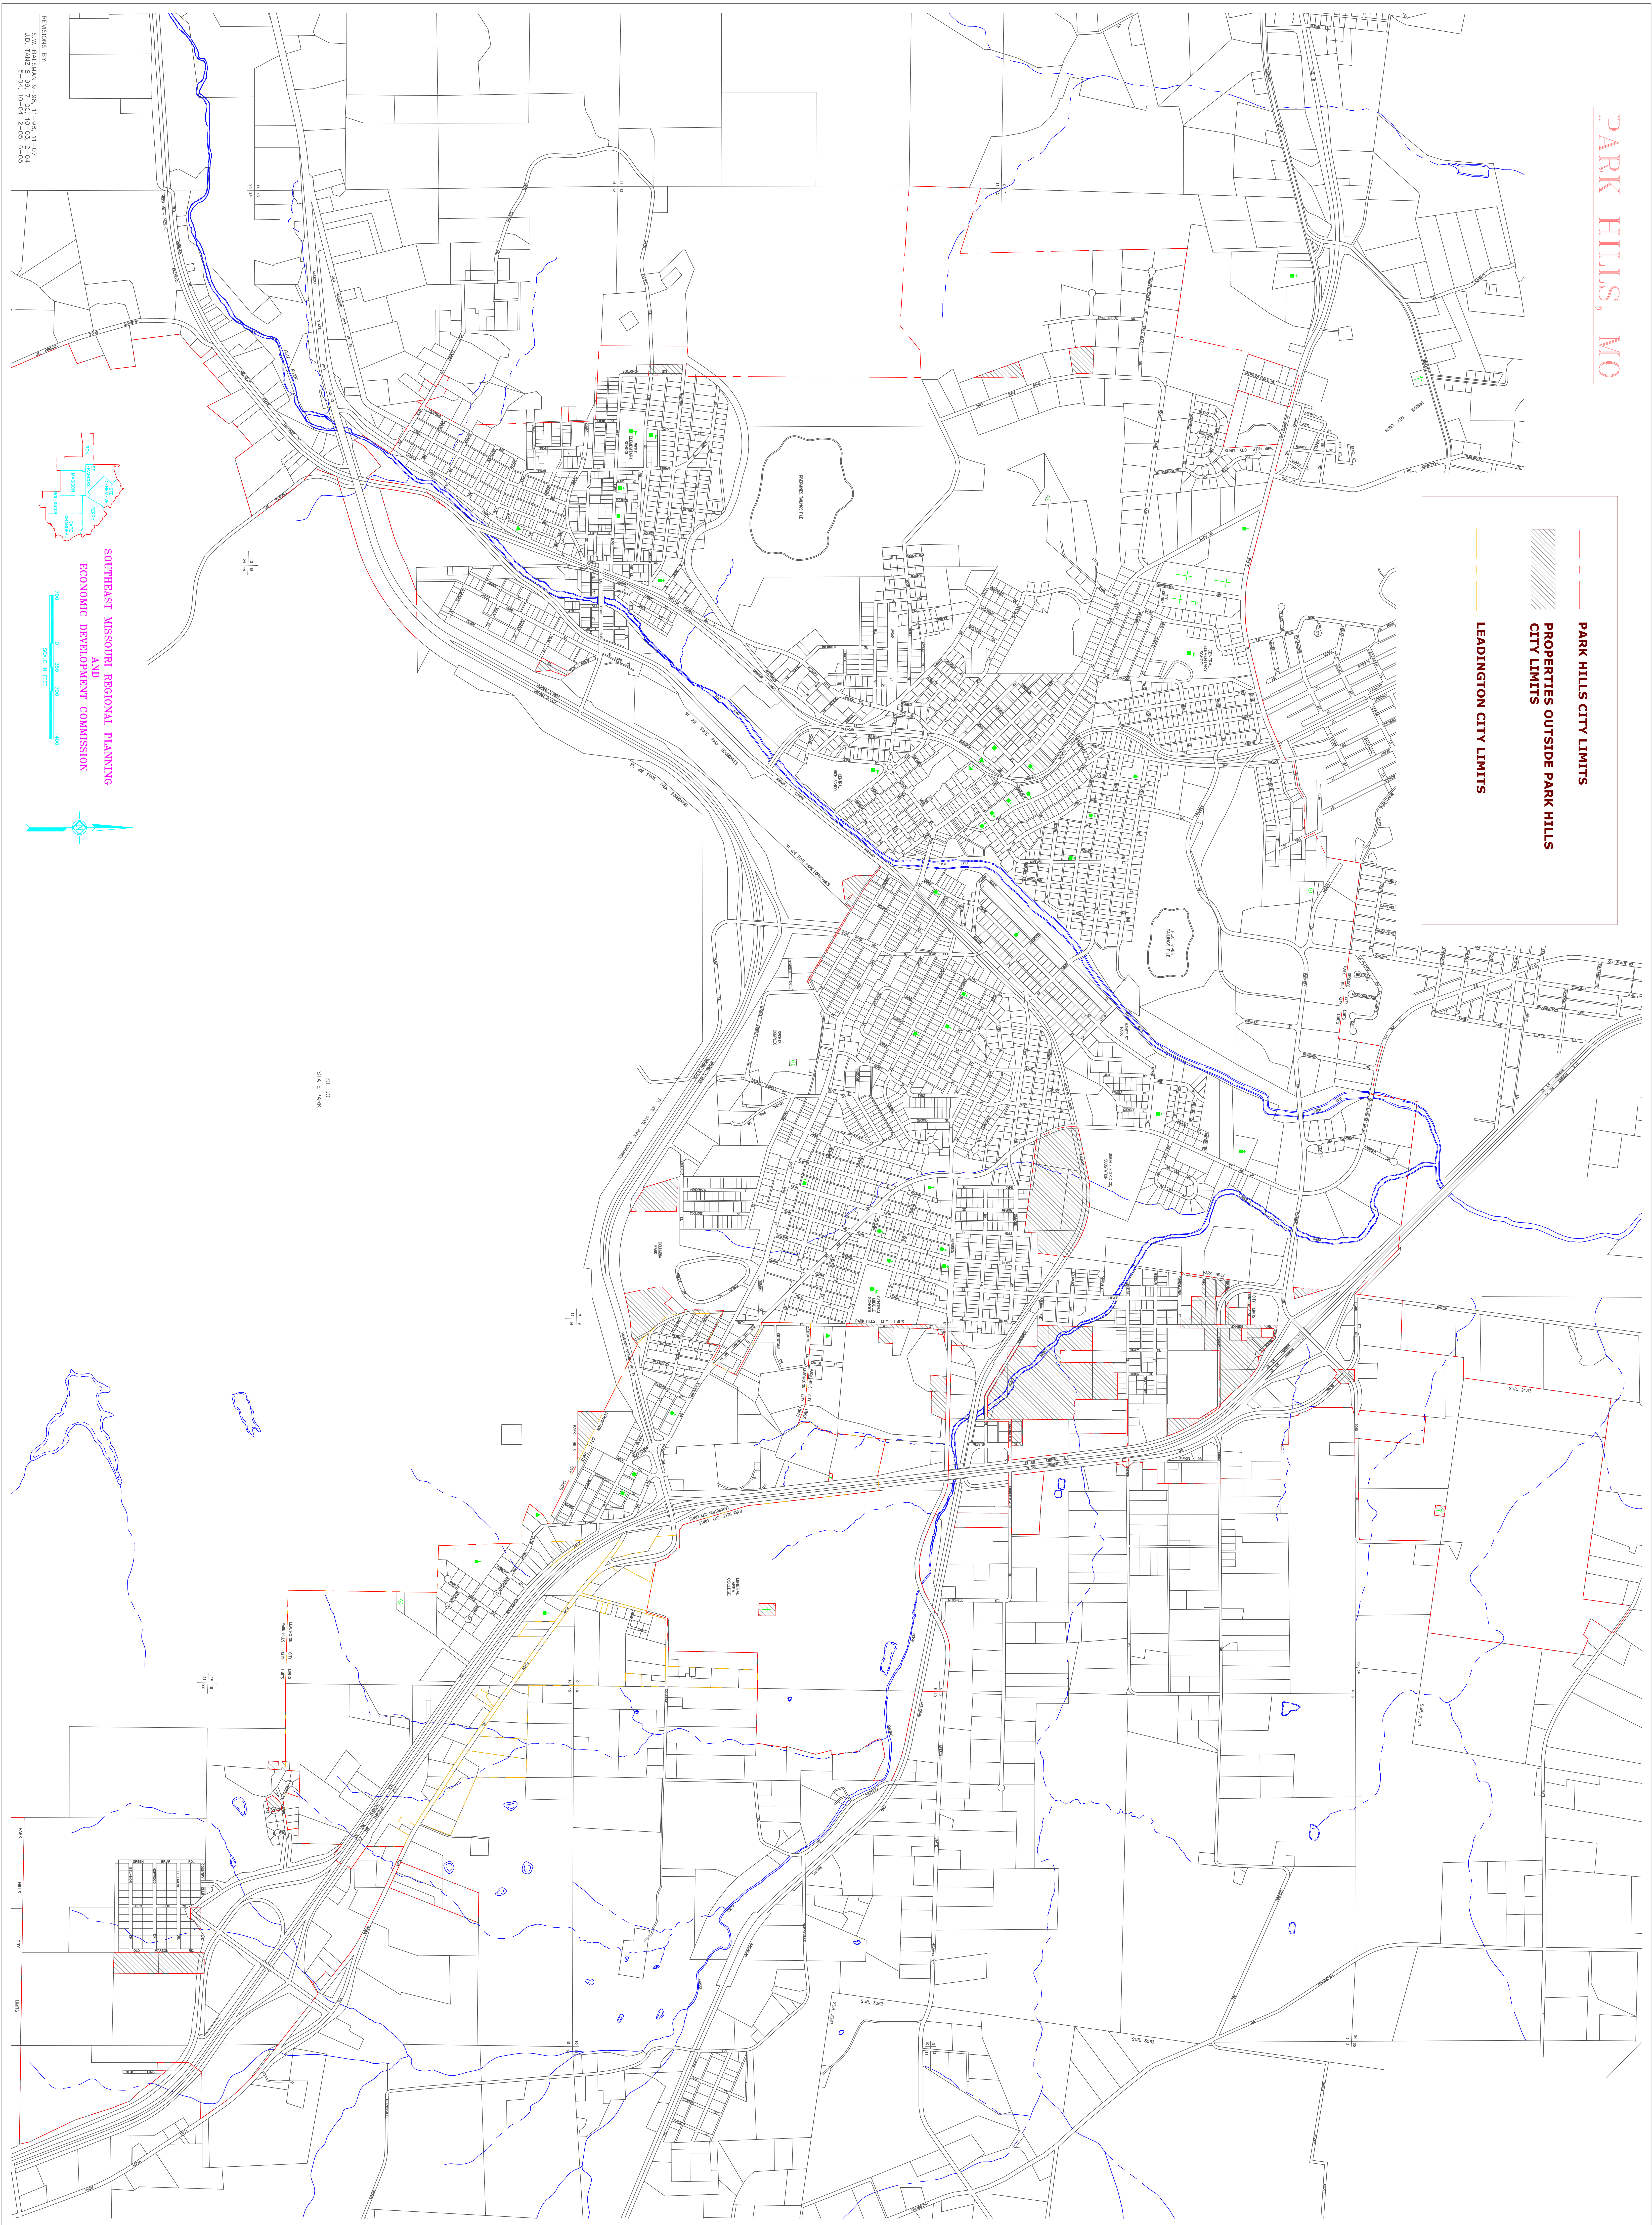

PARK HILLS, MO

- PARK HILLS CITY LIMITS
- PROPERTIES OUTSIDE PARK HILLS CITY LIMITS
- LEADINGTON CITY LIMITS

REVISIONS BY: [illegible]
DATE: [illegible]

SOUTHEAST MISSOURI REGIONAL PLANNING
AND
ECONOMIC DEVELOPMENT COMMISSION

ST. JOE
STATE PARK